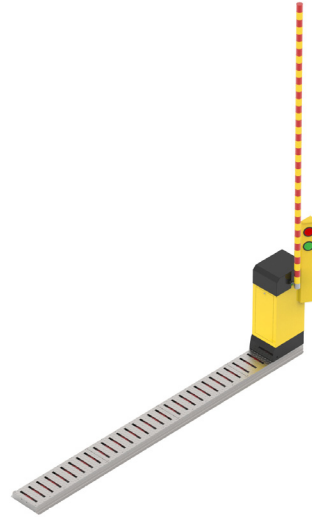

## ITAS AUTOMATIC COMBINATION SPIKE GRIPPER WITH BOOM BARRIER

•Aesthetically pleasing, robust secure user-friendly automated vehicle entrance and exit control barrier to accommodate vehicles with a minimum delay and inconvenience, to and from secure areas, during an effective life expectancy of at least 10 years, subject to normal usage and maintenance.

### STRUCTURE FEATURES AND CONTROLS

- Surface mounted and recessed 3 to 6 meter barriers.
- Deterrent for the criminal element
- Manual operating facilities in the event of total power or system failure
- Aluminium boom pole
- Mild Steel Powder coated housing to individual requirements
- Available fully or sub-assembled

### OPTIONAL EXTRAS

- Remote monitoring and control
- Interface with all reputable building management systems with Bio-metric readers etc
- Combined logic and loop detector
- 3CR Powder coated housing
- 304 Stainless Steel housing
- 304 Brushed stainless steel housing
- Safety beam transmitter
- Green/Red dual traffic light
- Gravity fed card drop box
- Car goose neck configuration
- Dual car/truck goose neck configuration