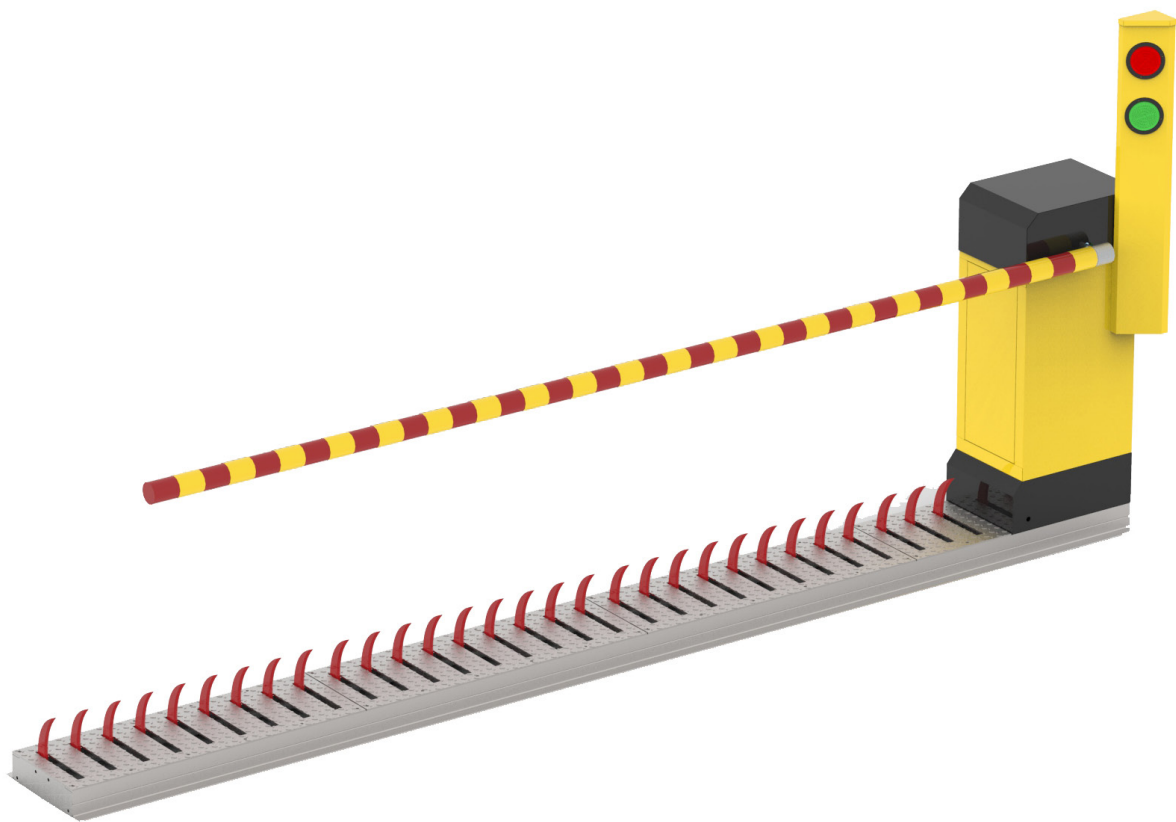

# Spike Gripper with Boom Barrier

ITA SECURITY CO (PTY) LTD  
245 Third Avenue Bredell | P.O.Box 14107 Bredell 1623  
Tel: (0027) 011-967-1327 | 011-963-1314  
sales@itasecurity.co.za | www.itasecurity.co.za

## ITAS AUTOMATIC COMBINATION SPIKE GRIPPER WITH BOOM BARRIER

•Aesthetically pleasing, robust secure user-friendly automated vehicle entrance and exit control barrier to accommodate vehicles with a minimum delay and inconvenience, to and from secure areas, during an effective life expectancy of at least 10 years, subject to normal usage and maintenance.

### SUITABLE FOR

- Vulnerable vehicle entrances at Banks, Cash Centres, Embassies, Mines, Prisons, Hospitals, Commercial, Secure Complexes, Government and Financial etc institutions.
- Control room and data centre vehicle entrances

### STRUCTURE FEATURES AND CONTROLS

- Surface mounted and recessed 3 to 6 meter barriers.
- Deterrent for the criminal element
- Manual operating facilities in the event of total power or system failure
- Aluminium boom pole
- Mild Steel Powder coated housing to individual requirements
- Available fully or sub-assembled